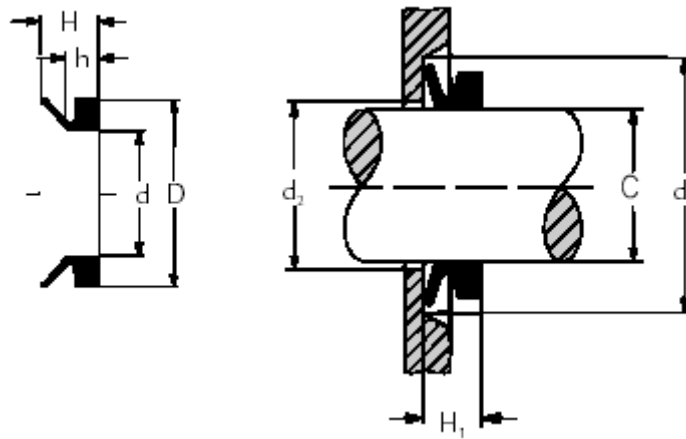

Article number: 17950065

Description: KLEE V-ring VA 50-65 NBR 60

Measures

$C = 63-68$

$d = 58$

$D = 68.0$

$d1 = C+15$

$d2 = C+3$

$h = 5.5$

$H = 9.0$

$H1 = 7 \pm 1$